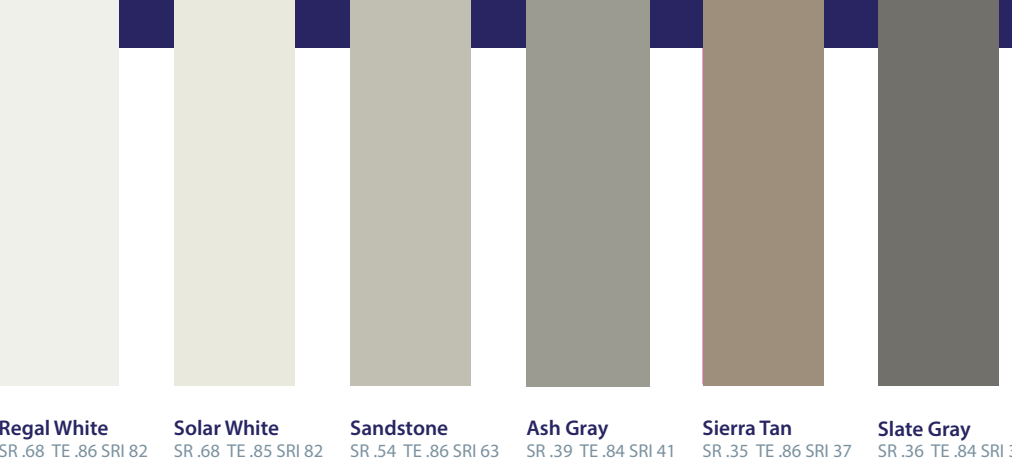

Aged Copper
SR .47 TE .85 SRI 53

Evergreen
SR .27 TE .86 SRI 26

Regal White
SR .68 TE .86 SRI 82

Solar White
SR .68 TE .85 SRI 82

Sandstone
SR .54 TE .86 SRI 63

Ash Gray
SR .39 TE .84 SRI 41

Sierra Tan
SR .35 TE .86 SRI 37

Slate Gray
SR .36 TE .84 SRI 37