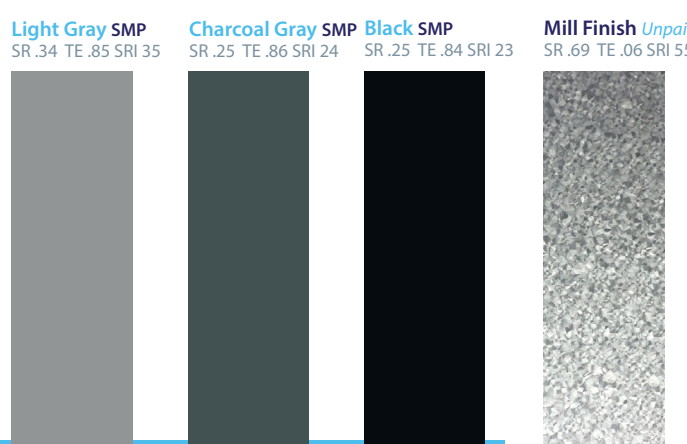

Color	Reflectivity	Emissivity	SRI	Steel		Aluminum	
				24 ga	26 ga	0.032	0.040
PVDF							
Aged Copper	0.47	0.85	53	●	●	●	▲
Ash Gray	0.39	0.84	41	●	●	●	▲
Brook Blue	0.29	0.85	28	●	●	●	▲
Charcoal Gray	0.29	0.84	28	●	●	●	▲
Cobalt Stone	0.26	0.85	24	●	●	●	▲
Colonial Red	0.33	0.85	34	●	●	▲	▲
Copper	0.49	0.85	55	●	●	●	▲
Dark Bronze	0.26	0.84	24	●	●	●	▲
Evergreen	0.27	0.86	26	●	●	●	▲
Mansard Brown	0.27	0.86	26	●	●	●	▲
Matte Black	0.27	0.86	26	●	●	▲	▲
Medium Bronze	0.30	0.87	31	●	●	●	▲
Napa Champagne	0.37	0.80	37	●	●	●	▲
Nevada Silver	0.60	0.77	68	●	●	●	●
Pre-Weathered	0.30	0.79	27	●	●	●	▲
Regal Red	0.42	0.84	45	●	●	▲	▲
Regal White	0.68	0.86	82	●	●	●	▲
Sandstone	0.54	0.86	63	●	●	●	▲
Sierra Tan	0.35	0.86	37	●	●	●	▲
Slate Gray	0.36	0.84	37	●	●	●	▲
Solar White	0.68	0.85	82	●	●	●	▲
Terra Cotta	0.35	0.87	37	●	●	●	▲

Brook Blue
SR .29 TE .85 SRI 28

Cobalt Stone
SR .26 TE .85 SRI 24

Terra Cotta
SR .35 TE .87 SRI 37

Regal Red
SR .42 TE .84 SRI 45

Colonial Red
SR .33 TE .85 SRI 34

Mansard Brown
SR .27 TE .86 SRI 26

Light Gray SMP
SR .34 TE .85 SRI 35

Charcoal Gray SMP
SR .25 TE .86 SRI 24

Black SMP
SR .25 TE .84 SRI 23

Mill Finish Unpainted Finish
SR .69 TE .06 SRI 55

**Actual colors on this brochure and your computer monitor may vary slightly from color chart. Color differences shown are for illustrative purposes only. Request a metal sample to view exact color.*