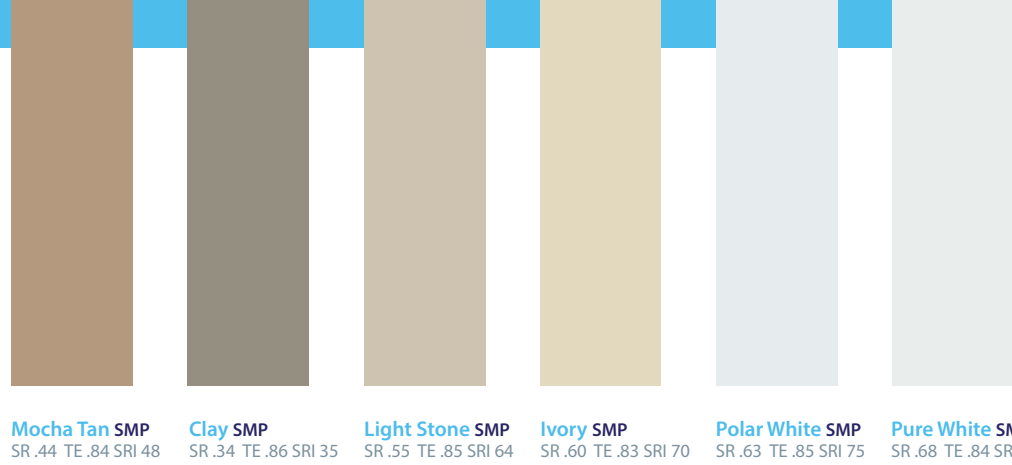

Marine Green SMP
SR .36 TE .86 SRI 38

Patina Green SMP
SR .29 TE .87 SRI 29

Evergreen SMP
SR .27 TE .86 SRI 26

Forest Green SMP
SR .31 TE .85 SRI 31

Hawaiian Blue SMP
SR .32 TE .85 SRI 32

Gallery Blue SMP
SR .25 TE .86 SRI 24

Barn Red SMP
SR .36 TE .84 SRI 37

Patriot Red SMP
SR .40 TE .83 SRI 42

Burgundy SMP
SR .24 TE .83 SRI 21

Cocoa Brown SMP
SR .32 TE .85 SRI 32

Bronze SMP
SR .30 TE .85 SRI 30

Mocha Tan SMP
SR .44 TE .84 SRI 48

Clay SMP
SR .34 TE .86 SRI 35

Light Stone SMP
SR .55 TE .85 SRI 64

Ivory SMP
SR .60 TE .83 SRI 70

Polar White SMP
SR .63 TE .85 SRI 75

Pure White SMP
SR .68 TE .84 SRI 82

SMP PAINT FINISHES

Siliconized Modified Polyester

Color	Reflectivity	Emissivity	SRI	Steel		Aluminum	
				24 ga	26 ga	0.032	0.040
PVDF							
Aged Copper	0.47	0.85	53	●	●	●	▲
Ash Gray	0.39	0.84	41	●	●	●	▲
Brook Blue	0.29	0.85	28	●	●	●	▲
Charcoal Gray	0.29	0.84	28	●	●	●	▲
Cobalt Stone	0.26	0.85	24	●	●	●	▲
Colonial Red	0.33	0.85	34	●	●	▲	▲
Copper	0.49	0.85	55	●	●	●	▲
Dark Bronze	0.26	0.84	24	●	●	●	▲
Evergreen	0.27	0.86	26	●	●	●	▲
Mansard Brown	0.27	0.86	26	●	●	●	▲
Matte Black	0.27	0.86	26	●	●	▲	▲
Medium Bronze	0.30	0.87	31	●	●	●	▲
Napa Champagne	0.37	0.80	37	●	●	●	▲
Nevada Silver	0.60	0.77	68	●	●	●	●
Pre-Weathered	0.30	0.79	27	●	●	●	▲
Regal Red	0.42	0.84	45	●	●	▲	▲
Regal White	0.68	0.86	82	●	●	●	▲
Sandstone	0.54	0.86	63	●	●	●	▲
Sierra Tan	0.35	0.86	37	●	●	●	▲
Slate Gray	0.36	0.84	37	●	●	●	▲
Solar White	0.68	0.85	82	●	●	●	▲
Terra Cotta	0.35	0.87	37	●	●	●	▲