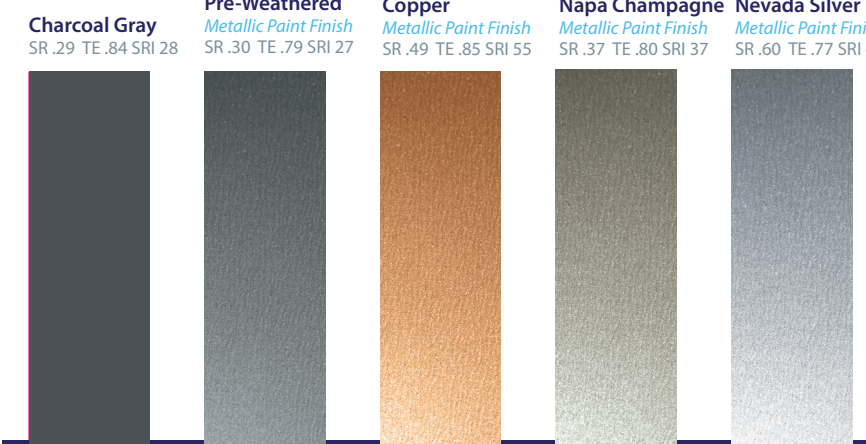

Color	Reflectivity	Emissivity	SRI	Steel		Aluminum	
				24 ga	26 ga	0.032	0.040
PVDF							
Aged Copper	0.47	0.85	53	●	●	●	▲
Ash Gray	0.39	0.84	41	●	●	●	▲
Brook Blue	0.29	0.85	28	●	●	●	▲
Charcoal Gray	0.29	0.84	28	●	●	●	▲
Cobalt Stone	0.26	0.85	24	●	●	●	▲
Colonial Red	0.33	0.85	34	●	●	▲	▲
Copper	0.49	0.85	55	●	●	●	▲
Dark Bronze	0.26	0.84	24	●	●	●	▲
Evergreen	0.27	0.86	26	●	●	●	▲
Mansard Brown	0.27	0.86	26	●	●	●	▲
Matte Black	0.27	0.86	26	●	●	▲	▲
Medium Bronze	0.30	0.87	31	●	●	●	▲
Napa Champagne	0.37	0.80	37	●	●	●	▲
Nevada Silver	0.60	0.77	68	●	●	●	●
Pre-Weathered	0.30	0.79	27	●	●	●	▲
Regal Red	0.42	0.84	45	●	●	▲	▲
Regal White	0.68	0.86	82	●	●	●	▲
Sandstone	0.54	0.86	63	●	●	●	▲
Sierra Tan	0.35	0.86	37	●	●	●	▲
Slate Gray	0.36	0.84	37	●	●	●	▲
Solar White	0.68	0.85	82	●	●	●	▲
Terra Cotta	0.35	0.87	37	●	●	●	▲

Brook Blue
SR .29 TE .85 SRI 28

Cobalt Stone
SR .26 TE .85 SRI 24

Terra Cotta
SR .35 TE .87 SRI 37

Regal Red
SR .42 TE .84 SRI 45

Colonial Red
SR .33 TE .85 SRI 34

Mansard Brown
SR .27 TE .86 SRI 26

Light Gray SMP
SR .34 TE .85 SRI 35

Charcoal Gray SMP
SR .25 TE .86 SRI 24

Black SMP
SR .25 TE .84 SRI 23

Mill Finish Unpainted Finish
SR .69 TE .06 SRI 55

**Actual colors on this brochure and your computer monitor may vary slightly from color chart. Color differences shown are for illustrative purposes only. Request a metal sample to view exact color.*